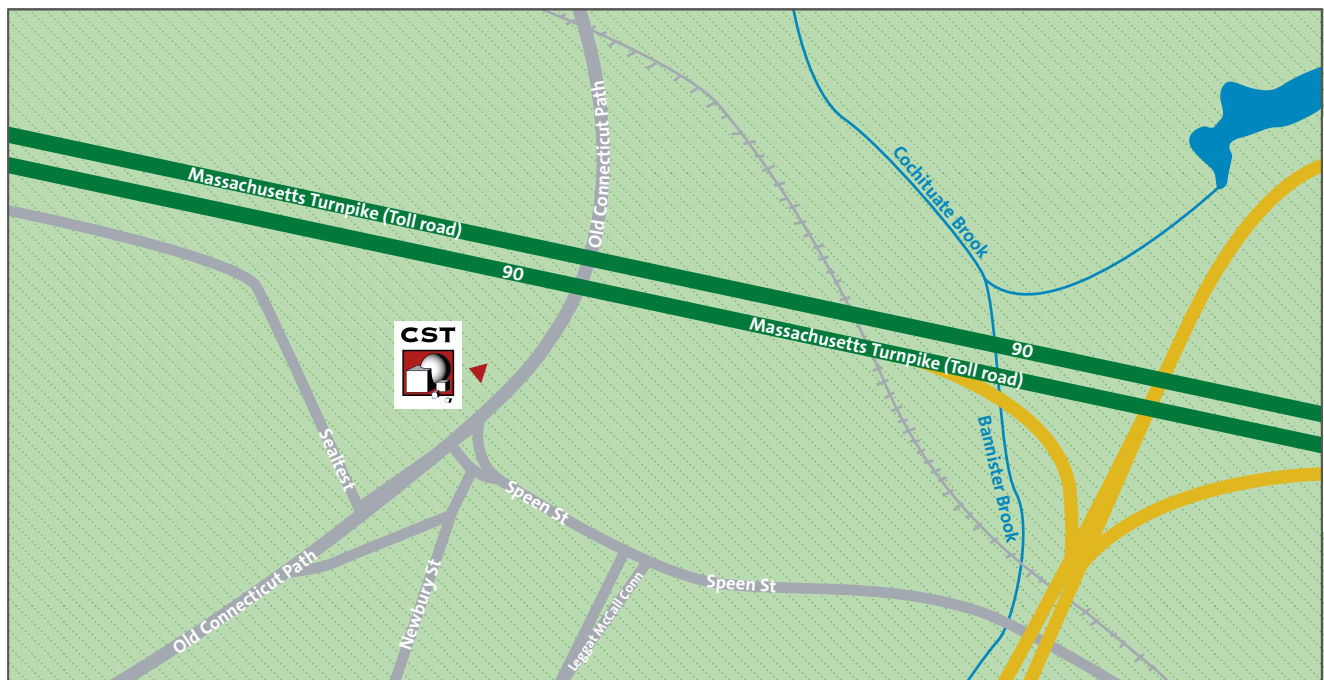

HOW TO FIND CST FRAMINGHAM

From Logan International Airport (BOS)

- Start: 1 Harborside Dr, Boston, MA 02128
- Get on I-90 W (2 min – 0.4 mi)
- Follow I-90 W to MA-30 W/Cochituate Rd in Framingham. Take exit 13 from I-90 W (25 min – 21.2 mi)
- Take Leggat McCall Conn to Old Connecticut Path (2 min – 0.6 mi)
- Details: <https://goo.gl/maps/wV85aM9CGgn>

Additional location details:

- Located 1 mile from Shopper's World Plaza and 1.5 miles from the Natick Mall
- Easily accessible to the Massachusetts Turnpike (90W/90E)
- 30 minutes from Boston, MA

Accommodations:

- Courtyard Marriott Boston/Natick- 342 Speen Street Natick, MA 01760
- Crowne Plaza Boston/Natick- 1360 Worcester St, Natick, MA 01760

CST office is located in the Framingham Corporate Center building.