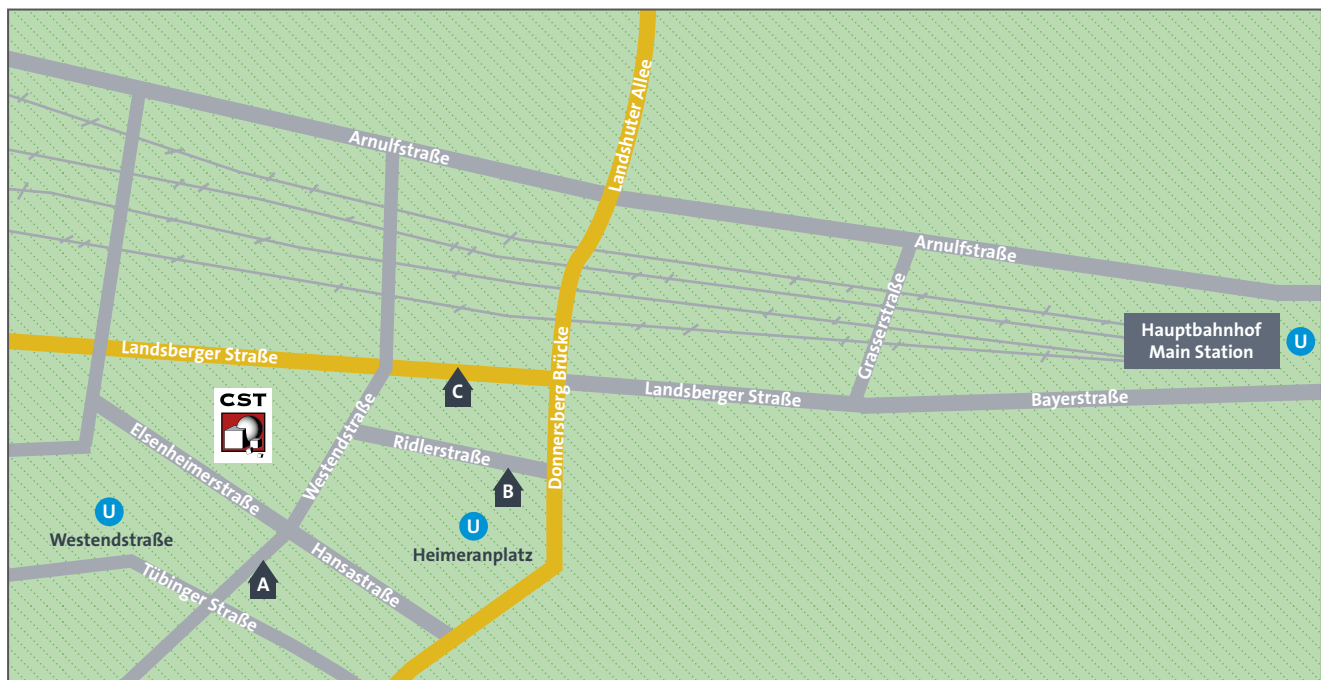

HOW TO FIND CST MUNICH

By Car

- Coming from any motorway: Join the "Mittlerer Ring" and use the exit "Laim/Heimeranplatz".
- Drive in a north-westerly direction to get to "Elsenheimerstraße".
- Enter the parking garage on the left side of the WEST 4 building.

By underground from Munich main station (Münchner Hauptbahnhof)

- Use underground U4 or U5 into the direction of "Laim Platz".
- Exit at station "Westendstraße".
- Walk in a north-easterly direction along "Westendstraße" and turn left into "Elsenheimerstraße".

CST is located in the Office Center WEST 4, in the same building as the HIT supermarket.